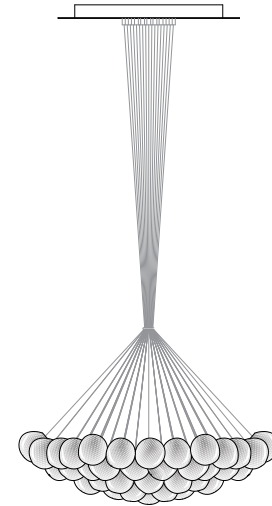

84

A white glass molil is captured inside a fine copper mesh basket and then plunged into hot clear glass. Air is blown into the matrix to gently push the white glass through the mesh, creating a delicate pillowed form that is suspended inside the thick outer layer of clear glass.

Sometimes the copper mesh basket folds and crinkles, adding specificity to each piece. Undulations in the exterior shape are a natural consequence of the fabrication process and accentuate the gentle white pillowing below.

A low-voltage xenon or LED light source is introduced into the piece, casting a warm coppery hue.

84 Series

Lamping

1w or 10w xenon

Material

Blown glass, copper mesh, braided metal coaxial cable, electrical components, and white canopy

84.19

Ø501

84.37

Ø600

84.61

Ø707

Non-adjustable length up to 3000 mm standard
Non-adjustable length up to 30500 mm custom

Table Light