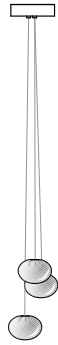

84

A white glass molil is captured inside a fine copper mesh basket and then plunged into hot clear glass. Air is blown into the matrix to gently push the white glass through the mesh, creating a delicate pillowed form that is suspended inside the thick outer layer of clear glass.

A low-voltage xenon or LED light source is introduced into the piece, casting a warm coppery hue.

84 Series

Lamping

1w or 10w xenon

Material

Blown glass, copper mesh, braided metal coaxial cable, electrical components, and white canopy

84.19

Ø501

84.37

Ø600

84.61

Ø707

Non-adjustable length up to 3000 mm standard
Non-adjustable length up to 30500 mm custom

Table Light

84t

Ø75

84 Series — Cluster Column

Adjustable length

84.3

Ø152

84.7

Ø203