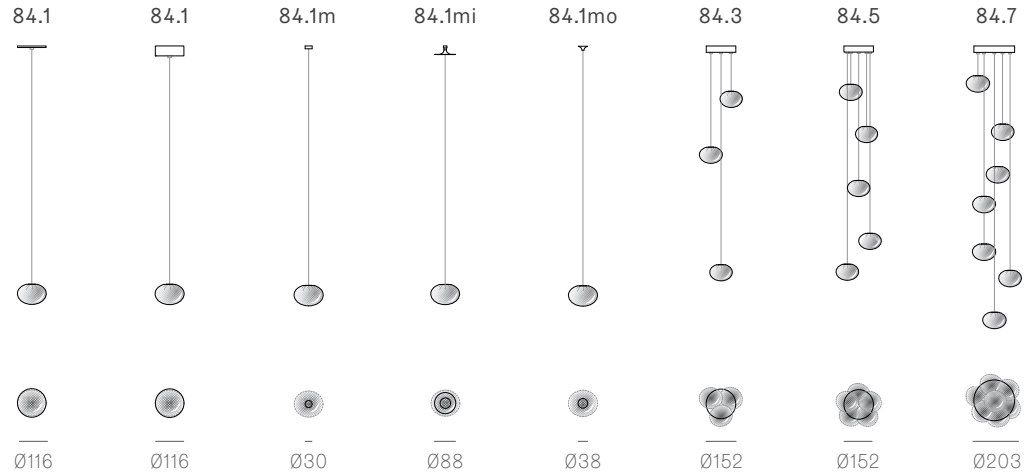

Patent

US Patent Pending

EU Patent # 003611144-0001 to 0004

LOW VOLTAGE LUMINAIRE
E478186

Wall and Ceiling

Random Adjustable length

Adjustable up to 3000 mm standard

Adjustable up to 30500 mm custom

84.3

Ø152

84.7

Ø203

Adjustable up to 3000 mm standard
Adjustable up to 30500 mm custom

Non-adjustable length

84.13

Ø400

84.19

Ø501

84.37

Ø600

84.61

Ø707

Non-adjustable length up to 3000 mm standard
Non-adjustable length up to 30500 mm custom

Table Light

Adjustable up to 3000 mm standard

Adjustable up to 30500 mm custom

Non-adjustable length

84.13

Ø400

84.19

Ø501

84.37