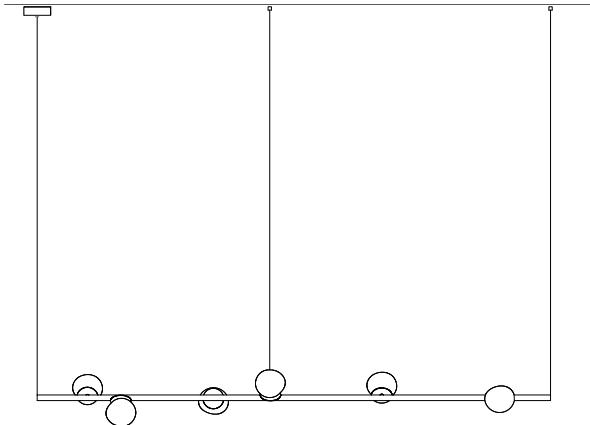

84.19

Ø501

84.37

Ø600

84.61

Ø707

Non-adjustable length up to 3000 mm standard
Non-adjustable length up to 30500 mm custom

Table Light

Adjustable up to 3000 mm standard

Adjustable up to 30500 mm custom

Non-adjustable length

84.13

Ø400

84.19

Ø501

84.37

0.9m

84.3 suspended tall

1.8m

84.6 suspended

1.8m

Ceiling mounted

84.3 short

0.9m

84.3 tall

1.8m

84.6

1.8m

84.9

2.7m

84.12

3.7m