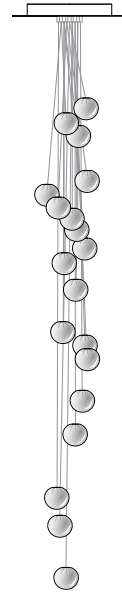

84 Series — Cluster Column

Adjustable length

84.3

Ø152

84.7

Ø203

Adjustable up to 3000 mm standard

Adjustable up to 30500 mm custom

Non-adjustable length

84.13

Ø400

84.19

Ø501

84.37

Ø600

84.61

Ø707

Non-adjustable length up to 3000 mm standard

Non-adjustable length up to 30500 mm custom