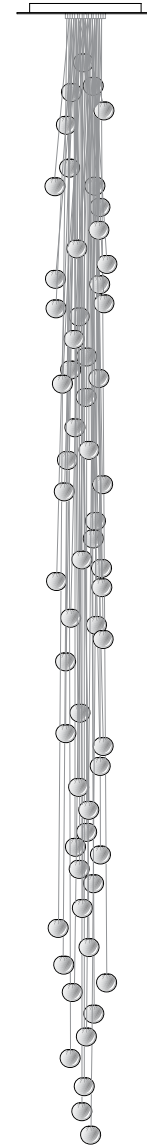

84 Series — Cluster Column

Adjustable length

84.3

Ø152

84.7

Ø203

Adjustable up to 3000 mm standard

Adjustable up to 30500 mm custom

Non-adjustable length

84.13

Ø400

84.19

Ø501

84.37

Ø600

84.61

Ø707

Non-adjustable length up to 3000 mm standard

Non-adjustable length up to 30500 mm custom