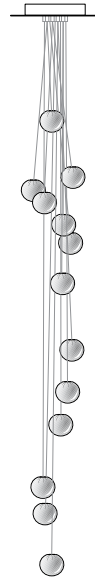

Ø203

Adjustable up to 3000 mm standard

Adjustable up to 30500 mm custom

Non-adjustable length

84.13