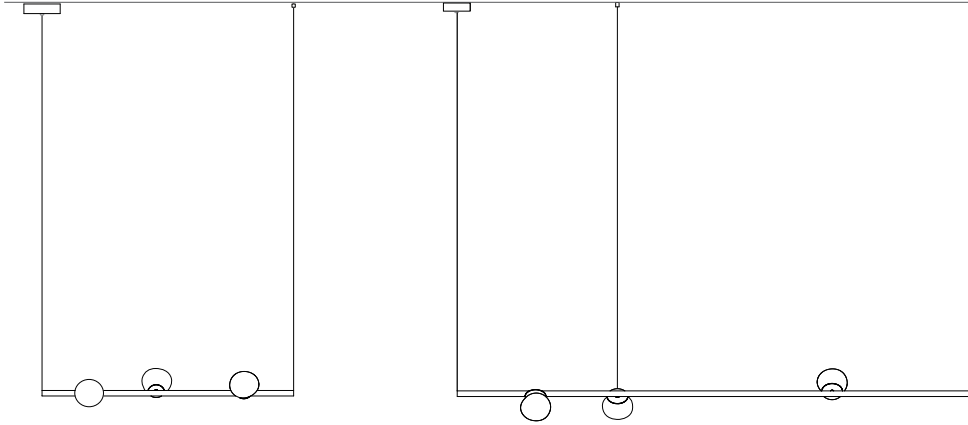

84.19

Ø501

84.37

Ø600

84.61

Ø707

Non-adjustable length up to 3000 mm standard
Non-adjustable length up to 30500 mm custom

Table Light

Adjustable up to 3000 mm standard

Adjustable up to 30500 mm custom

Non-adjustable length

84.13

Ø400

84.19

Ø501

84.37

0.9m

84.3 suspended tall

1.8m

84.6 suspended

1.8m

Ceiling mounted

84.3 short

0.9m