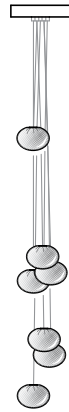

84

A white glass molil is captured inside a fine copper mesh basket and then plunged into hot clear glass. Air is blown into the matrix to gently push the white glass through the mesh, creating a delicate pillowed form that is suspended inside the thick outer layer of clear glass.

A low-voltage xenon or LED light source is introduced into the piece, casting a warm coppery hue.

84 Series

Lamping

1w or 10w xenon

Material

Blown glass, copper mesh, braided metal coaxial cable, electrical components, and white canopy

84.19

Ø501

84.37

Ø600

84.61

Ø707

Non-adjustable length up to 3000 mm standard
Non-adjustable length up to 30500 mm custom

Table Light

84t

Ø75

84 Series — Cluster Column

Adjustable length

84.3

Ø152

84.7

Ø203