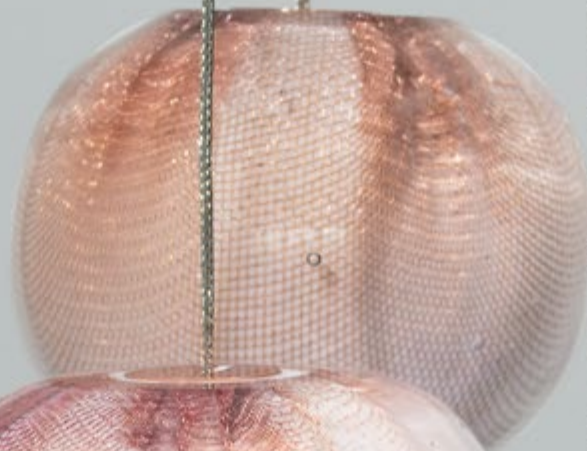

84

A white glass molil is captured inside a fine copper mesh basket and then plunged into hot clear glass. Air is blown into the matrix to gently push the white glass through the mesh, creating a delicate pillowed form that is suspended inside the thick outer layer of clear glass.

Sometimes the copper mesh basket folds and crinkles, adding specificity to each piece. Undulations in the exterior shape are a natural consequence of the fabrication process and accentuate the gentle white pillowing below.

A low-voltage xenon or LED light source is introduced into the piece, casting a warm coppery hue.

84 Series

Lamping

1w or 10w xenon

Material

Blown glass, copper mesh, braided metal coaxial cable, electrical components, and white canopy