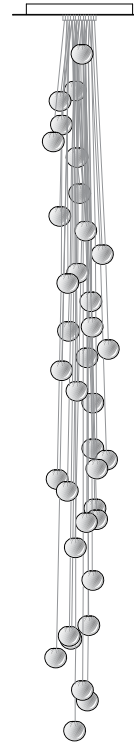

84 Series — Cluster Column

Adjustable length

84.3

Ø152

84.7

Ø203

Adjustable up to 3000 mm standard

Adjustable up to 30500 mm custom

Non-adjustable length

84.13

Ø400

84.19

Ø501

84.37

Ø600

84.61

Ø707

Non-adjustable length up to 3000 mm standard

Non-adjustable length up to 30500 mm custom