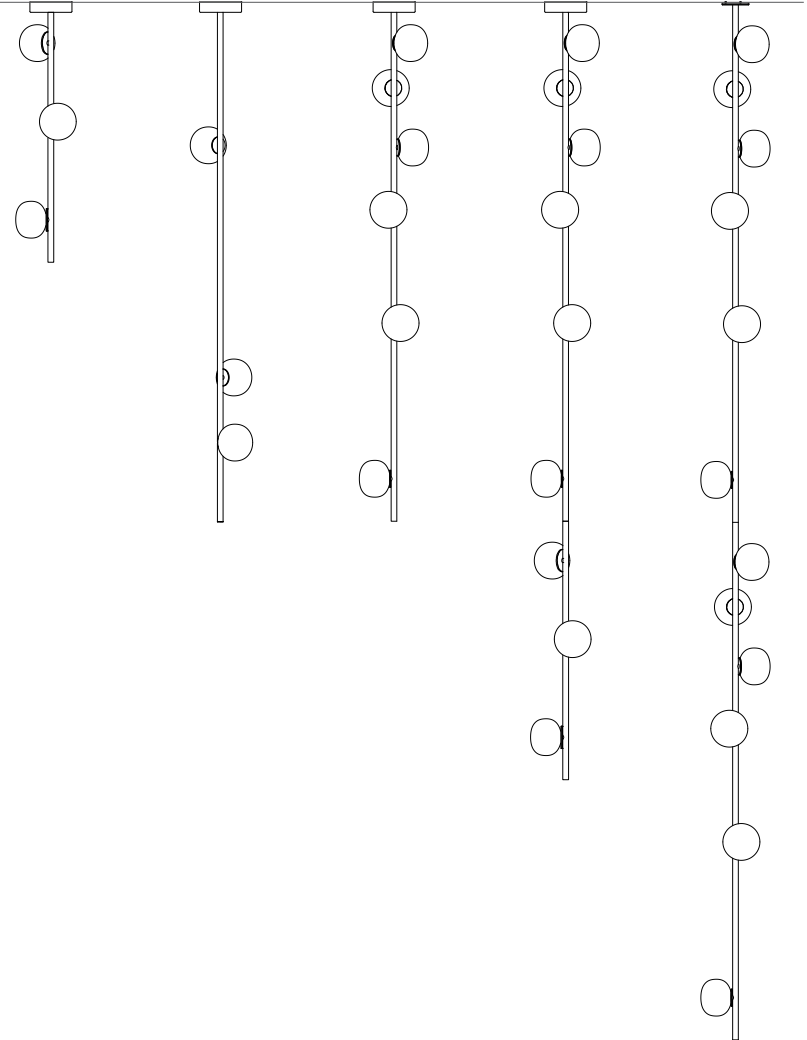

84

A white glass molil is captured inside a fine copper mesh basket and then plunged into hot clear glass. Air is blown into the matrix to gently push the white glass through the mesh, creating a delicate pillowed form that is suspended inside the thick outer layer of clear glass.

Sometimes the copper mesh basket folds and crinkles, adding specificity to each piece. Undulations in the exterior shape are a natural consequence of the fabrication process and accentuate the gentle white pillowing below.

A low-voltage xenon or LED light source is introduced into the piece, casting a warm coppery hue.

84 Series

Lamping

1w or 10w xenon

Material

Blown glass, copper mesh, braided metal coaxial cable, electrical components, and white canopy

84.3 tall

1.8m

84.6

1.8m

84.9

2.7m

84.12

3.7m