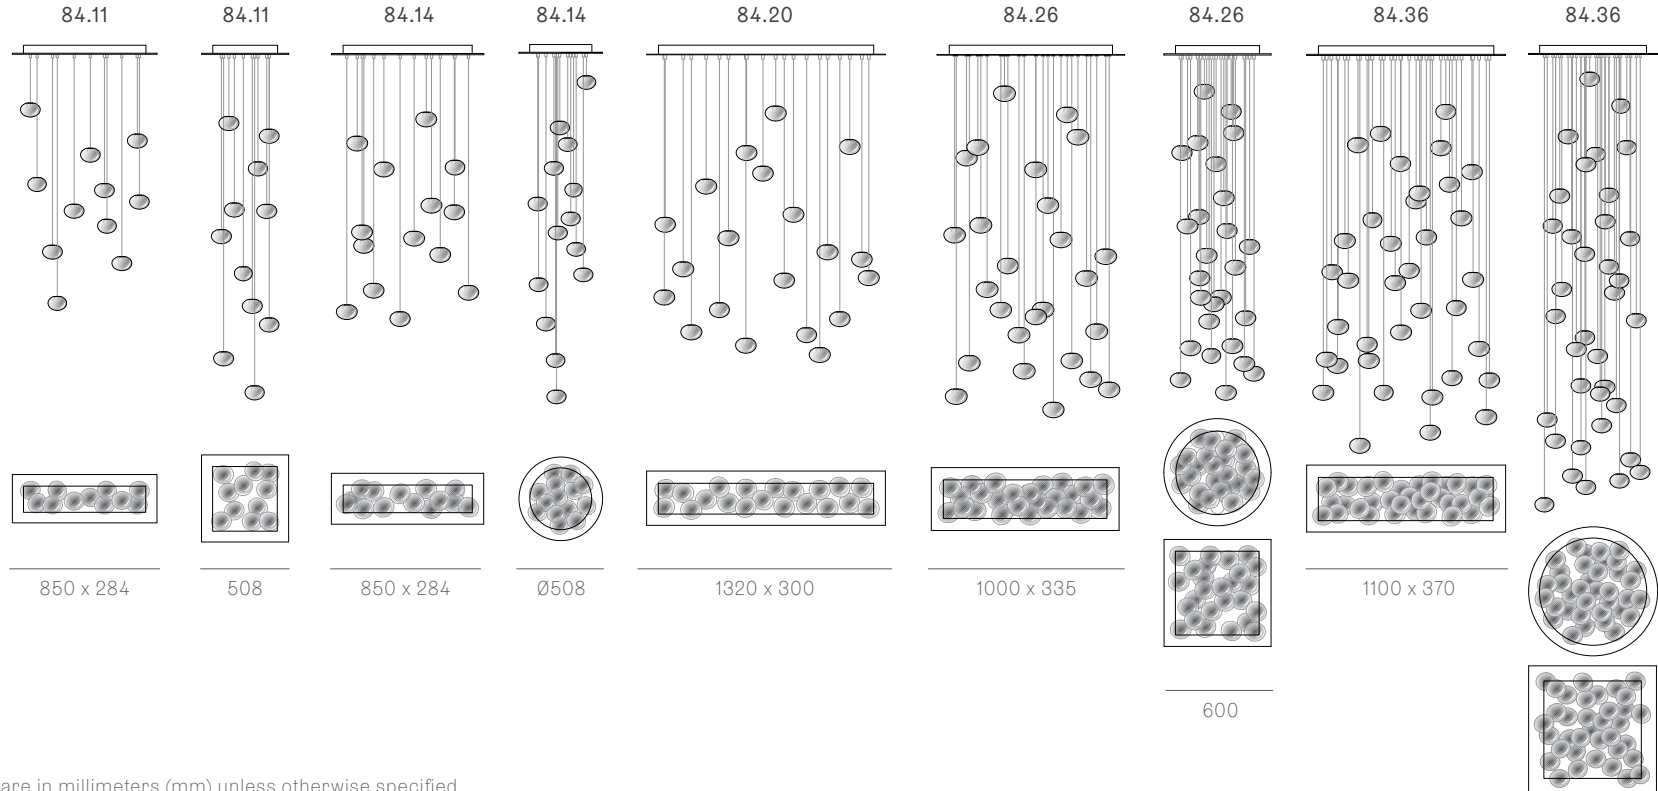

84s

84sp

84s Brass

Random

Non-adjustable length

Non-adjustable length up to 3000 mm standard

Non-adjustable length up to 30500 mm custom

Adjustable length

84.3

Ø152

84.7

Ø203

Adjustable up to 3000 mm standard
Adjustable up to 30500 mm custom

Non-adjustable length

84.13

Ø400

84.19

Ø501

84.37

Ø600

84.61

Ø707

Non-adjustable length up to 3000 mm standard
Non-adjustable length up to 30500 mm custom

Table Light

Adjustable up to 3000 mm standard

Adjustable up to 30500 mm custom

Non-adjustable length

84.13

Ø400

84.19

Ø501

84.37